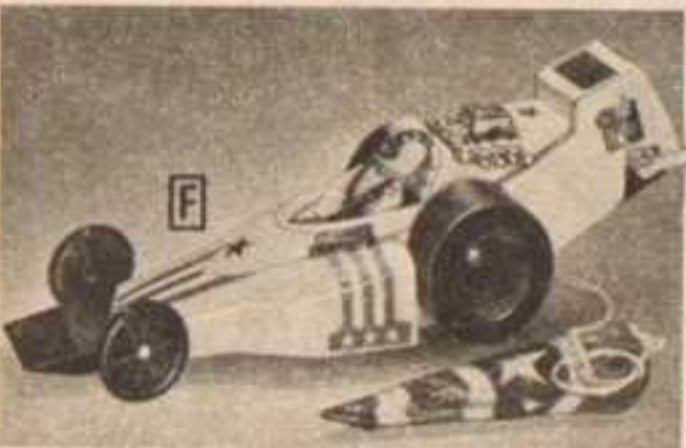

D Evel Knievel Funny Car. It may look funny, but Evel knows what he's doing in this mean machine. Car is stock body slipped over dragster engine and chassis. Wind up gyrometer and car zooms up to 100 feet. With energizer. (Figure not included).

48 G 23308—Ship. wt. 2 lbs. 8 oz. 11.99